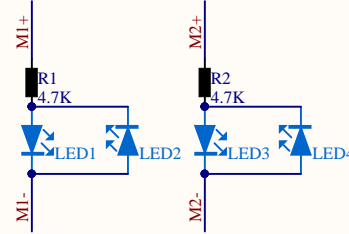

C

C

D

D

Title: Expansion Shield for Driver(TB6612)	SKU: 019.00256
Drawn: Lf-CD	Revision: V1.0
Page: 1 of 1	Size: A4
Date: 2017/11/17	Time: 14:23:27

1

2

3