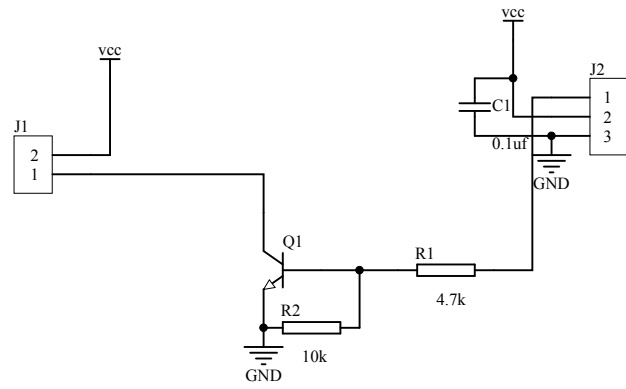

C

C

D

D

Title: Lighting String	SKU: DRF0448
Drawn: DongZi-CD	Revision: V1.0
Page: 1of1	Date: 2016-06-13
	Size: A4
	Time: 9:30:53

1

2

3