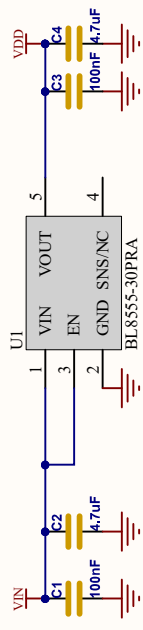

A

B

C

D

Title: Differential Pressure Sensor	Code: SEN0343
Drawn: fhag-CD	Revision: V1.0
Page: 1 of 1	Date: 2020/7/6
	Size: A4
	Time: 15:54:26

A

B

C