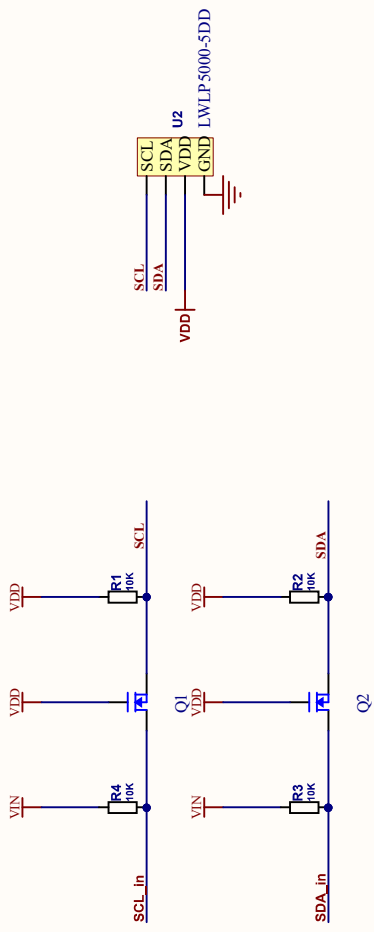

A

B

C

D

Title: Differential Pressure Sensor	Code: SEN0343
Drawn: fhag-CD	Revision: V1.0
Page: 1 of 1	Date: 2020/7/6
	Size: A4
	Time: 15:54:26

A

B

C